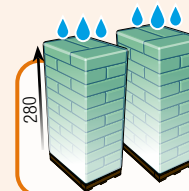

HORSE BEDDING

CHOPPED WHEAT STRAW

Composition

100 % chopped wheat straw

Properties

- 100% natural
- Minimal dust
- Lasts far longer than standard straw bedding
- Moisture absorption up to 200 %
- Up to 50 % reduction in manure
- Composts in approximately 6 to 8 weeks
- Fully biodegradable
- Chopped straw length: 1 - 7 cm
- Compact packaging, ideal for transport and storage

Tips for use

- Initially spread five bales
- Remove droppings daily
- Add ½ bag once a week

Packaging

Kg/Bale	Dimensions bale (l x w x h)	Bales/Pallet	Pallet	Cover
18	80x40x35	max. 24	Euro (120x80)	Yes
18	80x40x35	max. 48	Industrie (120x160)	Yes

Ideal for stacking

Industrie: 120x160

H: 280

Euro: 120x80

Rainproof

Protection against rain and wind

JOPACK

Made by www.jopack.be