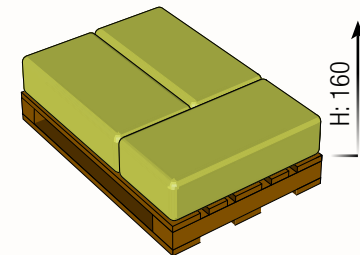

HORSE BEDDING

STRAW PELLETS

Composition

100 % wheat straw

Advantages

- Lasts far longer than standard straw bedding
- Moisture absorption up to 350 %
- 100 % biodegradable
- Environmentally friendly

Tips for use

- Initially spread five bales
- Remove droppings daily
- Add ½ bag once a week

Packaging

Kg/Bale	Bales/Pallet	Pallet	Cover
20	36	Euro (120x80)	Yes

Ideal for stacking

Euro: 120x80

Rainproof

Protection against rain and wind