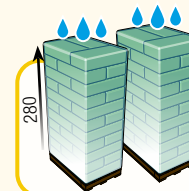

HORSE BEDDING

CHOPPED RAPESEED STRAW

Composition

100 % chopped rapeseed straw

Eigenschappen

- 100% natural
- Minimal dust
- Lasts far longer than standard straw bedding
- Moisture absorption up to 250 %
- Up to 60 % reduction in manure
- Composts in approximately 6 to 8 weeks
- Fully biodegradable
- Chopped straw length 1 - 7 cm
- Compact packaging, ideal for transport and storage

Tips for use

- Initially spread five bales
- Remove droppings daily
- Add ½ bag once a week

Packaging

Kg/Bale	Dimensions bale (lxwxh)	Bale/Pallet	Pallet	Cover
20	80x40x35	max. 24	Euro (120x80)	Yes
20	80x40x35	max. 48	Industrie (120x160)	Yes

Ideal for stacking

Industrie: 120x160

H: 280

Euro: 120x80

Rainproof

Protection against rain and wind

JOPACK

Made by www.jopack.be