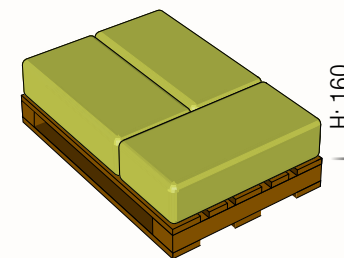

HORSE BEDDING

STRAW PELLETS

Composition

100 % wheat straw

Advantages

- Lasts far longer than standard straw bedding
- Moisture absorption up to 350 %
- 100 % biodegradable
- Environmentally friendly

Tips for use

- Initially spread five bales
- Remove droppings daily
- Add ½ bag once a week

Packaging

Kg/Bale	Bales/Pallet	Pallet	Cover
20	36	Euro (120x80)	Yes

Ideal for stacking

Euro: 120x80

Rainproof

Protection against rain and wind